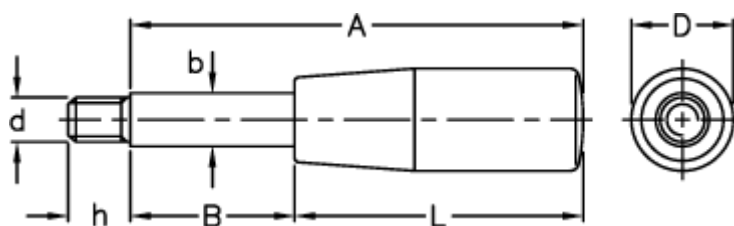

Article number: 2304003502
Description: E+G Lever arm
BL.366/10x85

Measures

A	= 85
b	= 10
B	= 35
D	= 21
d	6g = M8
h	= 9
L	= 50